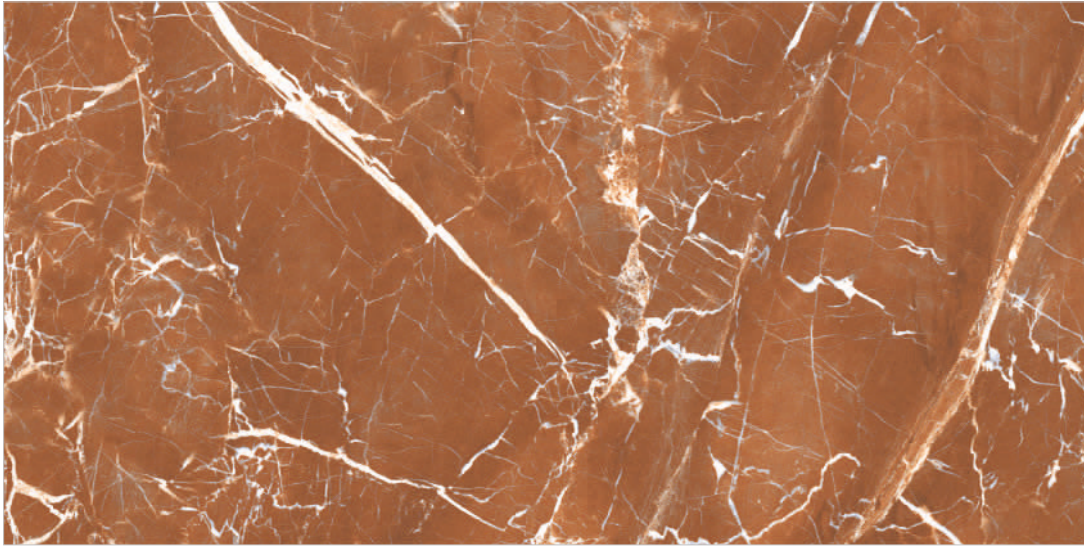

33235

● RANDOM
▲ DESIGN

☞ LIGHT
WEIGHT

🏋️ HIGH
STRENGTH

🔧 LOW
MAINTENANCE

Min. 3mm
Joint Recommended