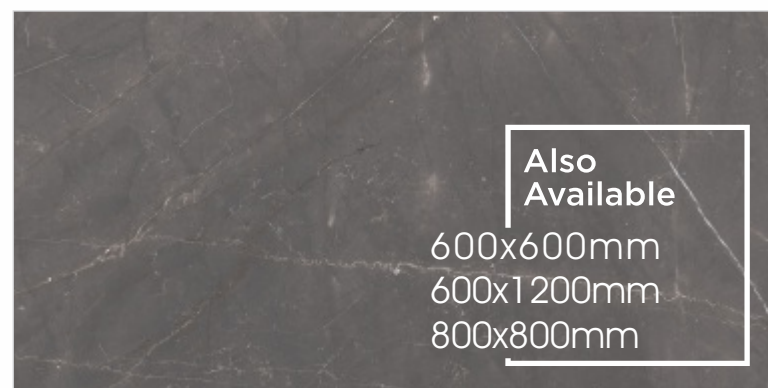

Nordic DK Grey

Polished &
Matt

Polished &
Matt

Portland Beige

Also Available
600x600mm
600x1200mm
800x800mm